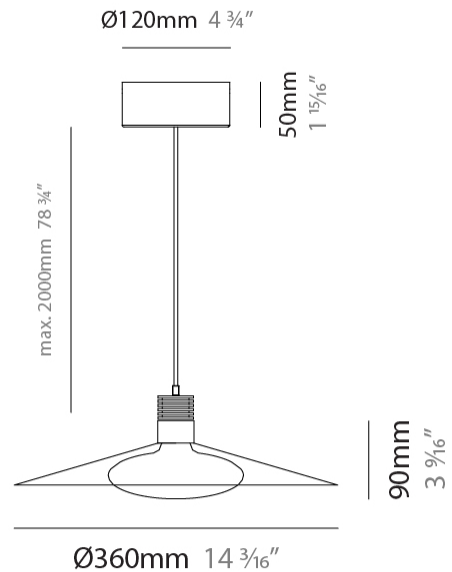

PROJECT	
TYPE	
SPECIFIER	
QUANTITY	
DATE	

HYDRA MONOPOINT SUSPENSION

D141285-

base number	Holder Options	Finish Options

1. To build a product code in our configurator select the specify button on the base model # product page
2. To build a manual product code on this datasheet choose from the options listed below in blue font and add the suffix to the base model #

GENERAL

Series: Hydra
Subseries: Hydra Monopoint
Partner: Cangini & Tucci
Division: Design
Installation: Suspension
Product Type: Pendant
Mounting Location: Ceiling

PHYSICAL

Shape: Round
Diameter (mm): 360
Diameter (in): 14 ³/₁₆
Width (mm): 90
Width (in): 3 ⁹/₁₆
Height (mm): 2090
Height (in): 82 ⁵/₁₆
Fixture Finish: AMB / GRN / PNK / RUB / SKB / SMK / TOB / TRA
Holder Finish: BCN / CHA / FGD
Fixture Material: Glass / Metal
Primary Material: Glass - Borosilicate
Cable Details: 2000mm/78 3/4" Transparent Cable

ELECTRICAL

Lamp Type: LED
Input Wattage (W): 12
Dimming: Tri-Mode (Non-Dimming and Phase Dimming (120Vac only) and 0-10V Dimming)
Driver Included: Yes
Driver Location: Integrated
Driver Type: Constant Current- Universal
Driver Class: Class 2
Input Voltage (V): 120
Constant Current (MA): 350

LED

Color Temperature (°K): 2700 / 3000
Max. Delivered Lumen (lm): 1500
CRI: >95 CRI
Lamp Life (hrs): 50000

OPTICAL

RATINGS AND CERTIFICATIONS

Certified By: Certified for North American Standards
IP rating: IP20