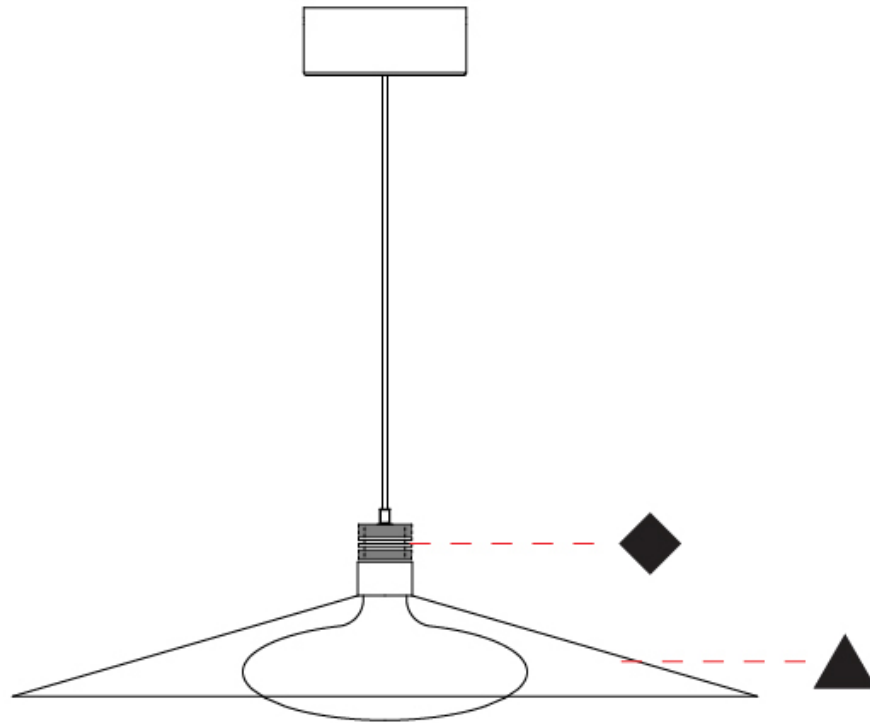

HYDRA MONOPOINT SUSPENSION

D141286-

PROJECT	_____
TYPE	_____
SPECIFIER	_____
QUANTITY	_____
DATE	_____

D