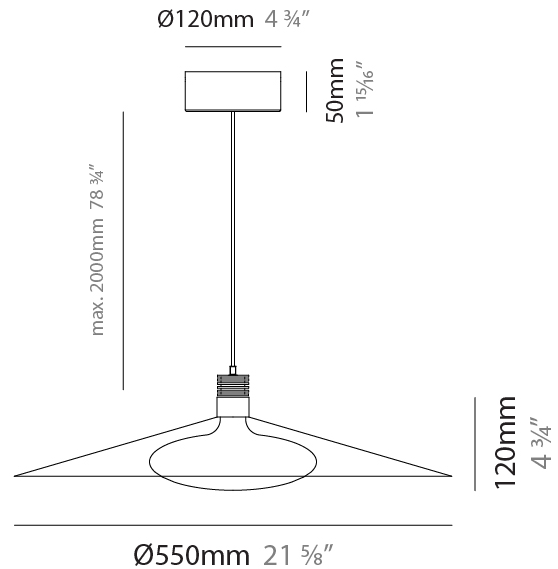

HYDRA MONOPOINT SUSPENSION

D141286-

base number   Holder Options   Finish Options

1. To build a product code in our configurator select the specify button on the base model # product page
2. To build a manual product code on this datasheet choose from the options listed below in blue font and add the suffix to the base model #

GENERAL

Series: Hydra
Subseries: Hydra Monopoint
Partner: Cangini & Tucci
Division: Design
Installation: Suspension
Product Type: Pendant
Mounting Location: Ceiling

PHYSICAL

Shape: Round
Diameter (mm): 550
Diameter (in): 21 ⁵/₈
Width (mm): 120
Width (in): 4 ³/₄
Height (mm): 2120
Height (in): 83 ⁷/₁₆
Fixture Finish: [AMB](#) / [GRN](#) / [PNK](#) / [RUB](#) / [SKB](#) / [SMK](#) / [TOB](#) / [TRA](#)
Holder Finish: [BCN](#) / [CHA](#) / [FGD](#)
Fixture Material: Glass / Metal
Primary Material: Glass - Borosilicate
Cable Details: 2000mm/78 3/4" Transparent Cable

ELECTRICAL

Lamp Type: LED
Input Wattage (W): 15
Dimming: Tri-Mode (Non-Dimming and Phase Dimming (120Vac only) and 0-10V Dimming)
Driver Included: Yes
Driver Location: Integrated
Driver Type: Constant Current- Universal
Driver Class: Class 2
Input Voltage (V): 120
Constant Current (MA): 350

LED

Color Temperature (°K): 2700 / 3000
Max. Delivered Lumen (lm): 1875
CRI: >95 CRI
Lamp Life (hrs): 50000

OPTICAL

RATINGS AND CERTIFICATIONS

Certified By: Certified for North American Standards
IP rating: IP20

PROJECT	
TYPE	
SPECIFIER	
QUANTITY	
DATE