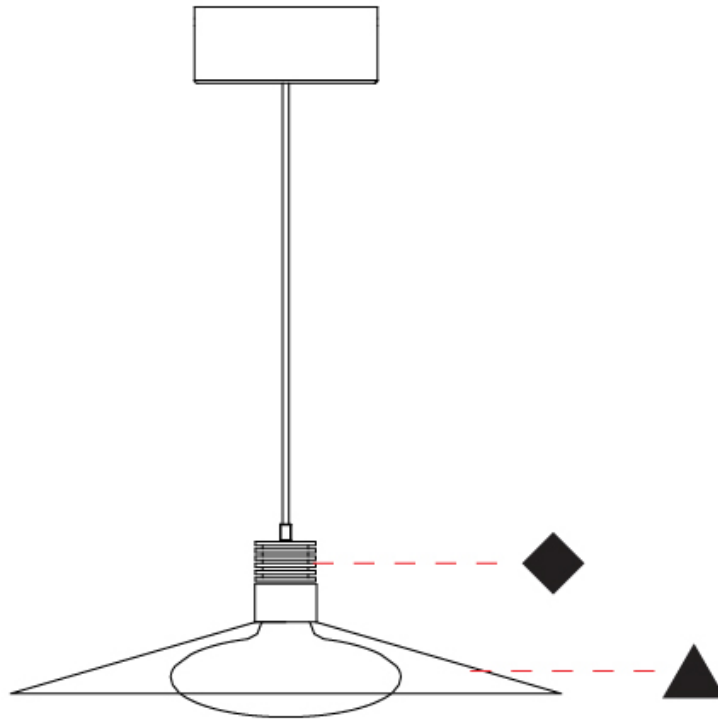

HYDRA MONOPOINT SUSPENSION

D141285-

PROJECT	_____
TYPE	_____
SPECIFIER	_____
QUANTITY	_____
DATE	_____

D